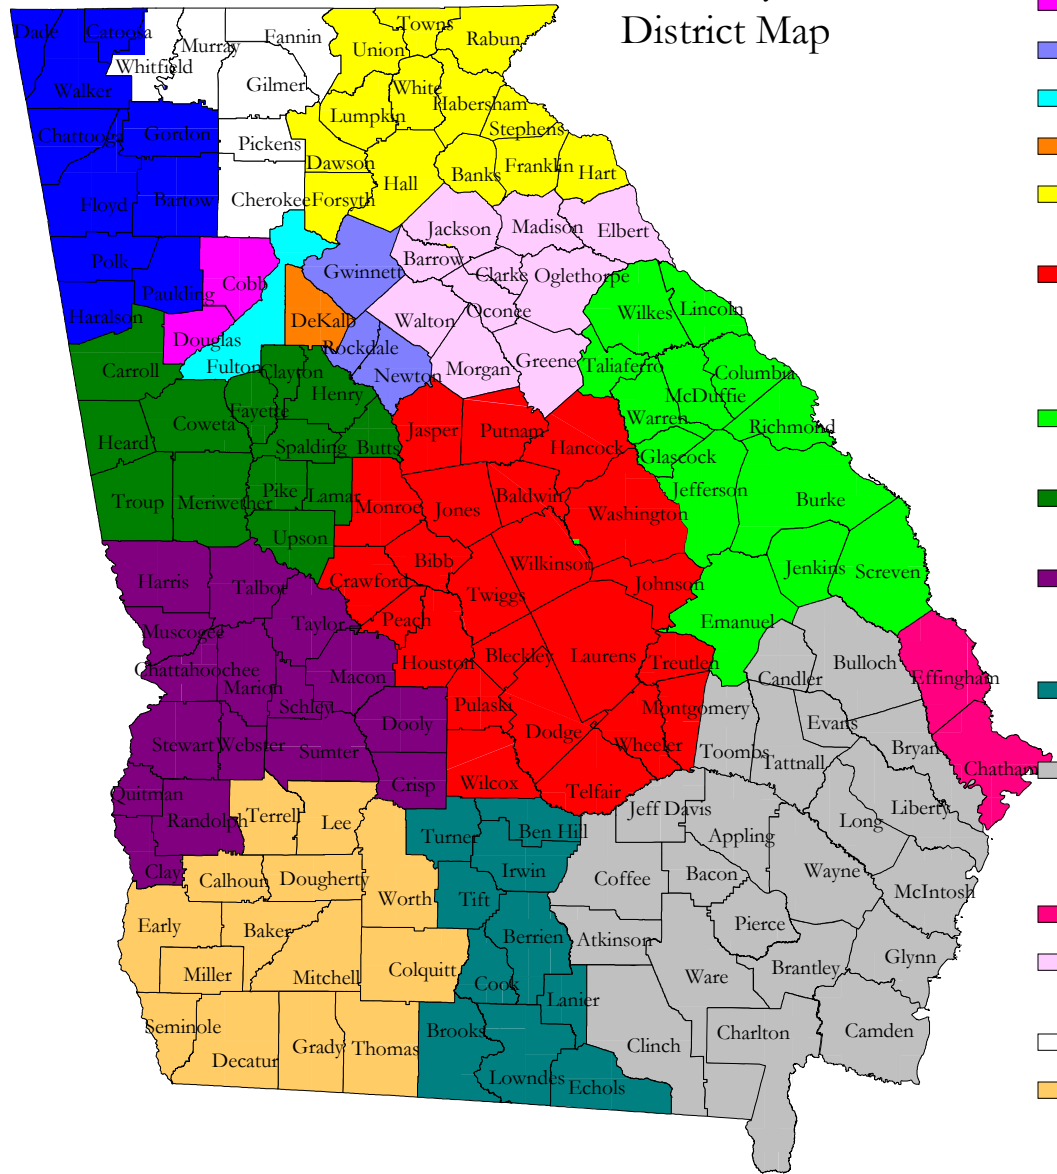

Georgia Chapter American Academy of Pediatrics District Map

- **1 - (1-1)** Bartow, Catoosa, Chattooga, Dade, Floyd, Gordon, Haralson, Paulding, Polk, Walker
- **2 - (3-1)** Cobb, Douglas
- **3 - (3-4)** Gwinnett, Newton, Rockdale
- **4 - (3-2)** Fulton
- **5 - (3-5)** DeKalb
- **6 - (2)** Banks, Dawson, Forsyth, Franklin, Habersham, Hall, Hart, Lumpkin, Rabun, Stephens, Towns, Union, White
- **7 - (5-1)** Bleckley, Dodge, Johnson, Laurens, Montgomery, Pulaski, Telfair, Treutlen, Wheeler, Wilcox **(5-2)** Baldwin, Bibb Crawford, Hancock, Houston, Jasper, Jones, Monroe, Peach, Putnam, Twiggs, Washington, Wilkinson
- **8 - (6)** Burke, Columbia, Emanuel, Glascock, Jefferson, Jenkins, Lincoln, McDuffie, Richmond, Screven, Taliaferro, Warren, Wilkes
- **9 - (3-3)** Clayton **(4)** Butts, Carroll, Coweta, Fayette, Heard, Henry, Lamar, Meriwether, Pike, Spalding, Troup, Upson
- **10 - (7)** Chattahoochee, Clay, Crisp, Dooley, Harris, Macon, Marion, Muscogee, Quitman, Randolph, Schley, Stewart, Sumter, Talbot, Taylor, Webster
- **11 - (8-1)** Ben Hill, Berrien, Brooks, Cook, Echols, Irwin, Lanier, Lowdes, Tift, Turner
- **12 - (9-2)** Appling, Atkinson, Bacon, Brantley, Bulloch, Candler, Charlton, Clinch, Coffee, Evans, Jeff Davis, Pierce, Tattnall, Toombs, Ware, Wayne **(9-1 Partial)** Bryan, Camden, Glynn, Liberty, Long, McIntosh
- **13 - (9-1 Partial)** Chatham, Effingham
- **14 - (10)** Barrow, Clarke, Elbert, Greene, Jackson, Madison, Morgan, Oconee, Oglethorpe, Walton
- **15 - (1-2)** Cherokee, Fannin, Gilmer, Murray, Pickens, Whitfield
- **16 - (8-2)** Baker, Calhoun, Colquitt, Decatur, Dougherty, Early, Grady, Lee, Miller, Mitchell, Seminole, Terrell, Thomas, Worth